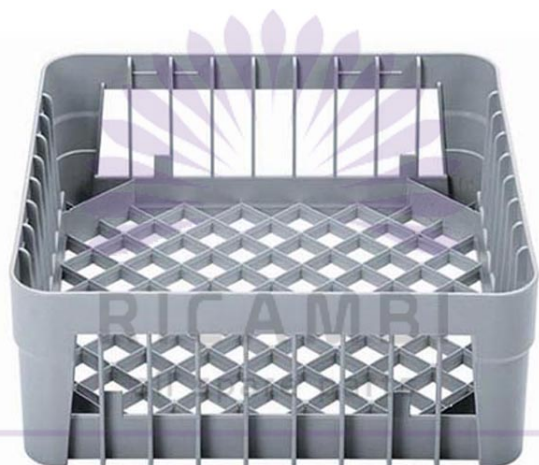

## RACK FOR GLASS WITH ANGLE, 400X400X150 MM BAR 40A

Ref: 90805.274.002  
Magnus

Smooth upper border for a safe and easy filling.

The special shape of the structure allows an easy draining of the water for best cleaning results and fast drying.

Light and robust, highly resistant plastic, according to european norms

Basket with angles avoids the cups sliding into the corners, allowing a throughout cleaning.

MIRANDA & SERRA, SA

### FEATURES

Dimensions (WDH)

400x400x150 mm

Packaging dimensions

410x410x150 mm