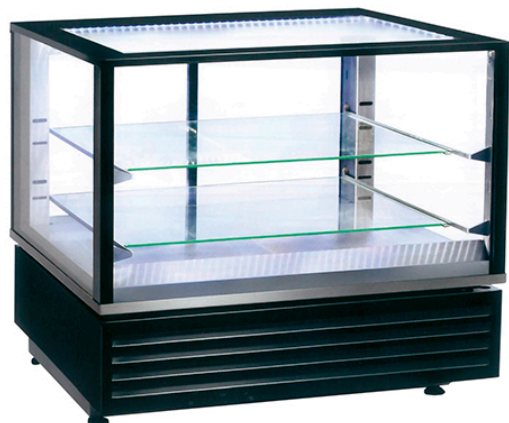

HEATED DISPLAY SHOWCASE, 2X GN1/1, 2 SHELVES - BLACK VPQB 800 BLACK

Ref: 1158.834.006
 Magnus

Ventilated heating system +20°C/+90°C.

Precise regulation of temperature through electronic thermostat.

Water drawer for humidification.

2 adjustable glass shelves in height.

LED light.

Double-glazed walls and doors.

Sliding doors.

Adjustable feet.

FEATURES

Dimensions (WDH)	785x675x720 mm
Inside dimensions (WDH)	665x620x410 mm
Temperature	+20 / +90 °C
Capacity	2x GN1/1
Power	3 kW
Power supply	230V/1/50 Hz
Shelf dimension	2x (645x490x4) mm
Weight	92 kg