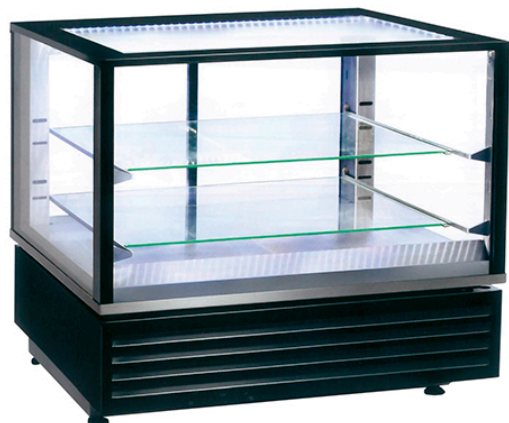

## HEATED DISPLAY SHOWCASE, 2X GN1/1, 2 SHELVES - BLACK VPQB 800 BLACK

Ref: 1158.834.006  
 Magnus

Ventilated heating system +20°C/+90°C.

Precise regulation of temperature through electronic thermostat.

Water drawer for humidification.

2 adjustable glass shelves in height.

LED light.

Double-glazed walls and doors.

Sliding doors.

Adjustable feet.

### FEATURES

Dimensions (WDH)	785x675x720 mm
Inside dimensions (WDH)	665x620x410 mm
Temperature	+20 / +90 °C
Capacity	2x GN1/1
Power	3 kW
Power supply	230V/1/50 Hz
Shelf dimension	2x (645x490x4) mm
Weight	92 kg