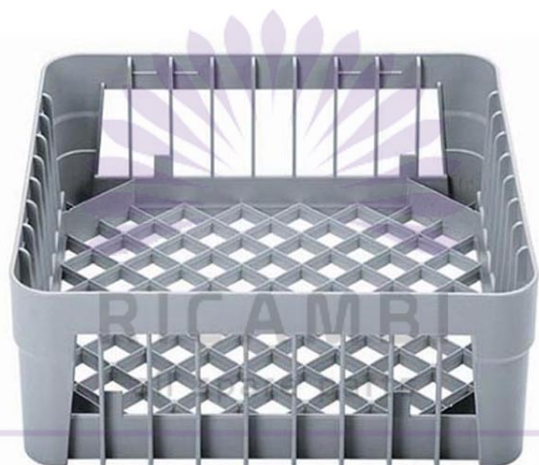

RACK FOR GLASS WITH ANGLE, 380X380X150 MM BAR 38A

Ref: 90805.274.023
Magnus

Smooth upper border for a safe and easy filling.

The special shape of the structure allows an easy draining of the water for best cleaning results and fast drying.

Light and robust, highly resistant plastic, according to european norms

Basket with angles avoids the cups sliding into the corners, allowing a throughout cleaning.

MIRANDA & SERRA, SA

FEATURES

Dimensions (WDH)

380x380x150 mm