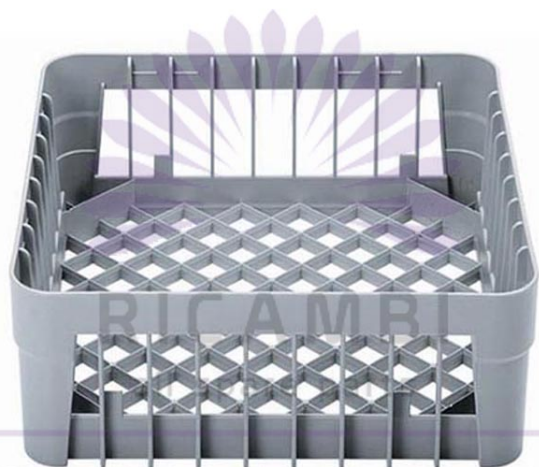

RACK FOR GLASS WITH ANGLE, 380X380X150 MM BAR 38A

Ref: 90805.274.023
Magnus

Smooth upper border for a safe and easy filling.

The special shape of the structure allows an easy draining of the water for best cleaning results and fast drying.

Light and robust, highly resistant plastic, according to european norms

Basket with angles avoids the cups sliding into the corners, allowing a throughout cleaning.

MIRANDA & SERRA, SA

FEATURES

Dimensions (WDH)

380x380x150 mm